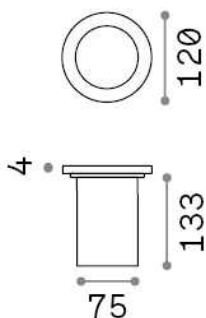

General info

Outdoor - Recessed lights

Outdoor wall recessed projector with direct light emission

Ean	8021696032832
Item	PARK PT ROUND SMALL
Installation	Recessed (Wall)
Guarantee	5 years
Gross weight	0.75 kg
Volume	0.003211 m ³

Technical info

Net weight	0.58 kg
Insulation class	I
Protection index	IP67
Compliance	CE
Operating temperature	-15° ~ +45 °C
Dimmer	Non-dimmable
Power output	220-240 V AC
Power supply	Not required
Load resistance	IK10